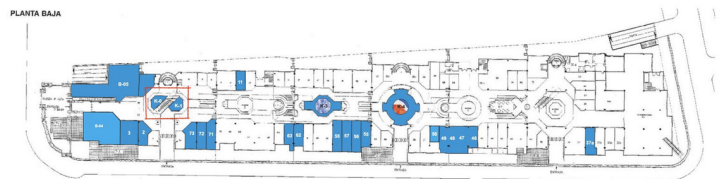

PLANTA ALTA