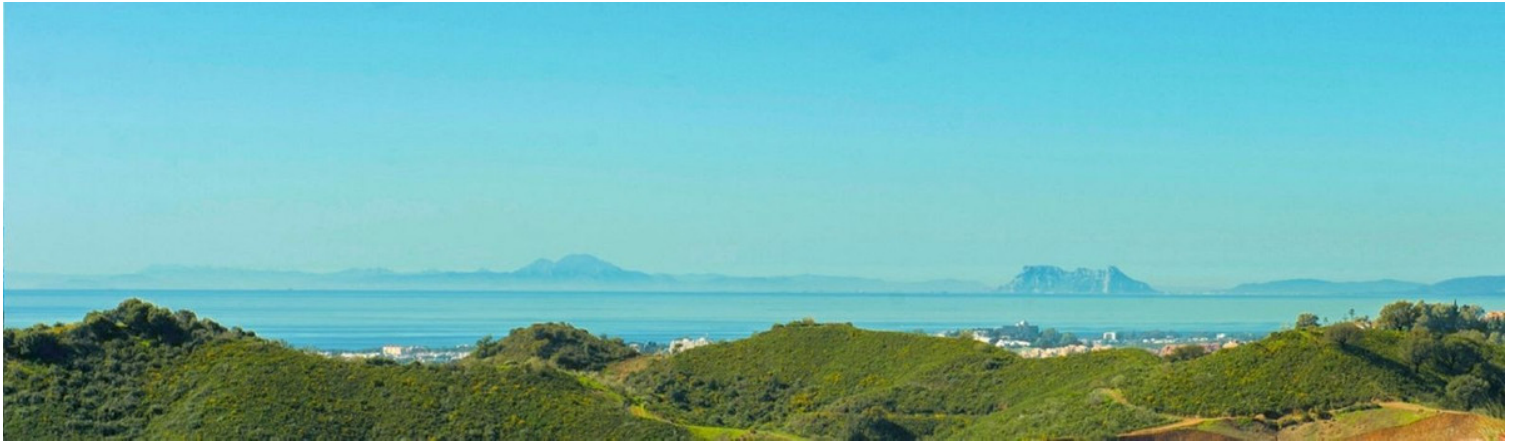

BENAHAVÍS

bedrooms

< ---

bathrooms

---

plot m²

1,839

LAND IN BENAHAVÍS

Residential plot for sale in El Real de la Quinta, with a building capacity of 10%. Its suitable for building detached villa with 2 floors + basements + terraces + porches, or 920.30m² if we include the basements. The views are of the sea and mountains. Ask for more available units of different prices and sizes

community

---

garbage

---

ibi

---

price

780,000 €