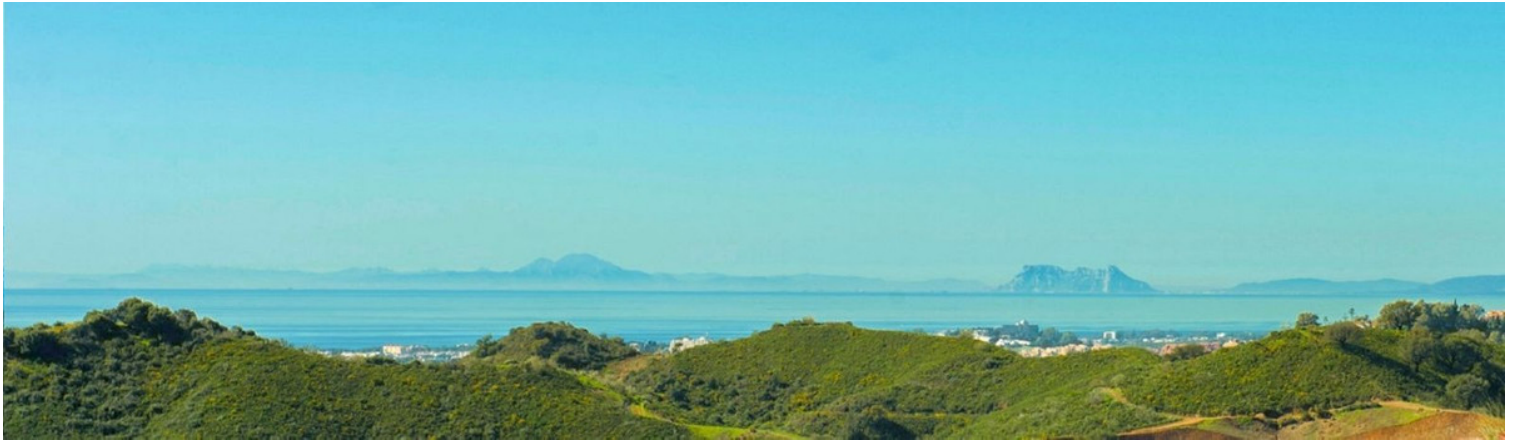

BENAHAVÍS

bedrooms

< ---

bathrooms

plot m²

1,839

LAND IN BENAHAVÍS

Residential plot for sale in El Real de la Quinta, with a building capacity of 10%. Its suitable for building detached villa with 2 floors + basements + terraces + porches, or 920.30m² if we include the basements. The views are of the sea and mountains. Ask for more available units of different prices and sizes