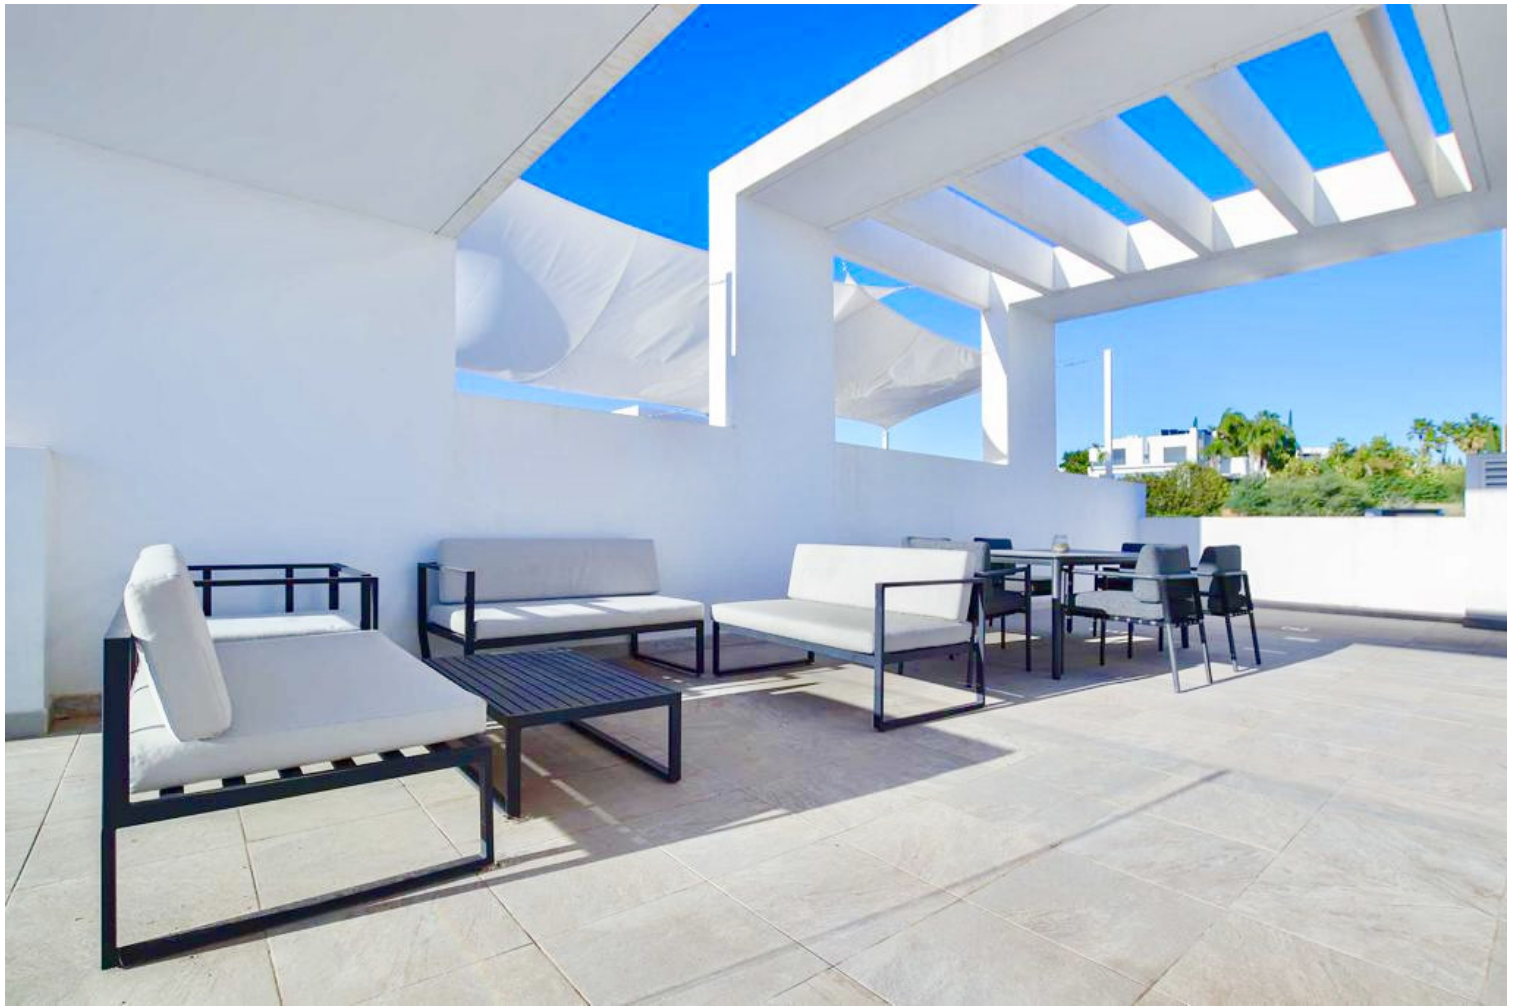

BENAHAVÍS

bedrooms

2

bathrooms

2

built m²

120

terrace m²

125

PENTHOUSE IN BENAHAVÍS

Indulge in the epitome of sophistication with our latest offering – a Duplex Penthouse for sale in the exclusive Atalaya Hills urbanization, Benahavis. This luxurious residence, boasting 120m² of meticulously designed interiors and an expansive 125m² terrace, creates an extraordinary living experience totaling 245m². This haven of elegance is nestled within Atalaya Hills, a paradisiacal setting where tranquility meets opulence. The community offers a wealth of amenities, including a swimming pool, parking, 24-hour security, sprawling gardens, a bar, and a fitness and spa area, ensuring a lifestyle of utmost convenience and leisure. With 2 bedrooms and 2 bathrooms, this Duplex Penthouse is a testament to refined living. Each space is thoughtfully curated, blending modern design with comfort seamlessly. The panoramic terrace becomes an extension of your living space, providing awe-inspi...

community

---

garbage

---

ibi

---

price

850,000 €