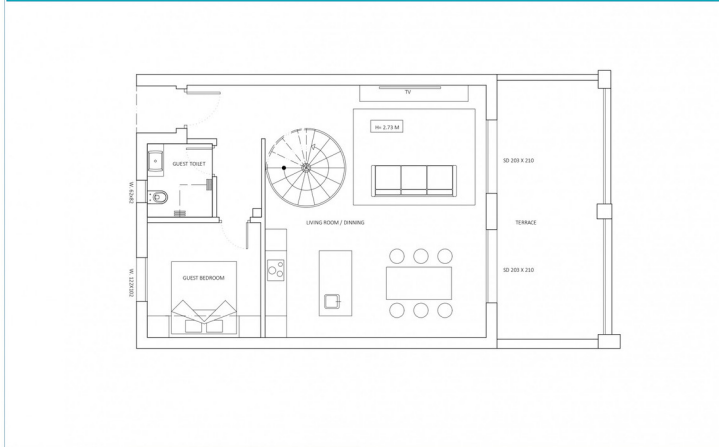

community

garbage

ibi

price

1.300.000 €

PROJECT: ALOHA GARDENS APARTMENT NUMBER 12	PLAN: NEW DESIGN LOW LEVEL	SCALE: 1-50 DATE: JAN-2024	CLIENT:	NUMBER: A-00
--	----------------------------------	-------------------------------	---------	-----------------

PROJECT: ALOHA GARDENS APARTMENT NUMBER 12	PLAN: NEW DESIGN FIRST FLOOR	SCALE: 1-50 DATE: JAN-2024	CLIENT:	NUMBER: A-00
--	------------------------------------	-------------------------------	---------	-----------------