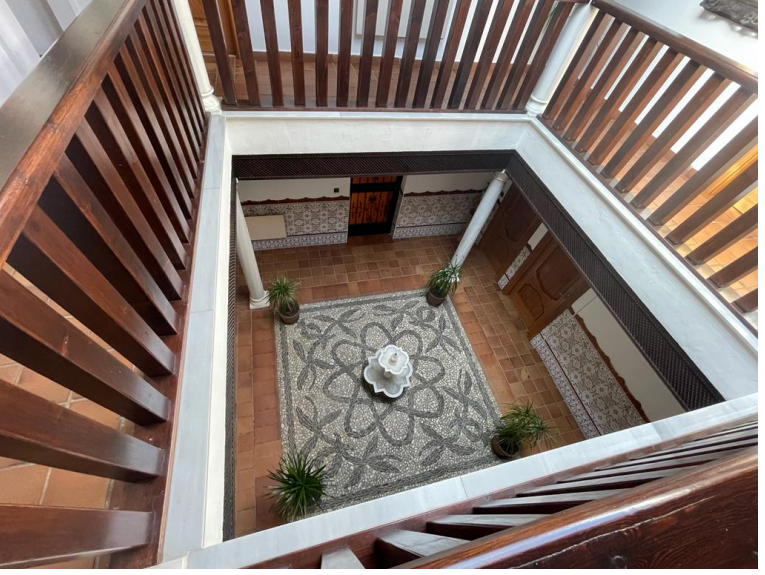

community  
---

garbage  
---

ibi  
---

price  
---

Price for long term rent 2 800 € / ■■■■■.

Price for long term rent 2 800 € / ■■■■■.