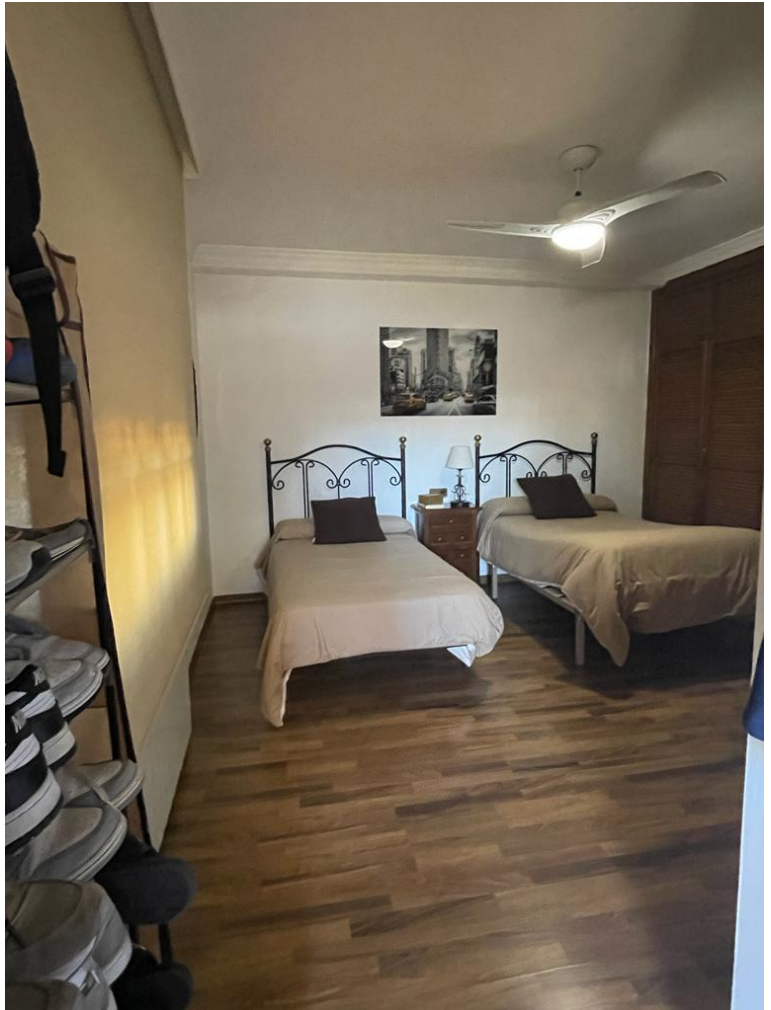

community  
---

garbage  
---

ibi  
---

price  
---

Price for long term rent 2 800 € / ■■■■■.

Price for long term rent 2 800 € / ■■■■■.