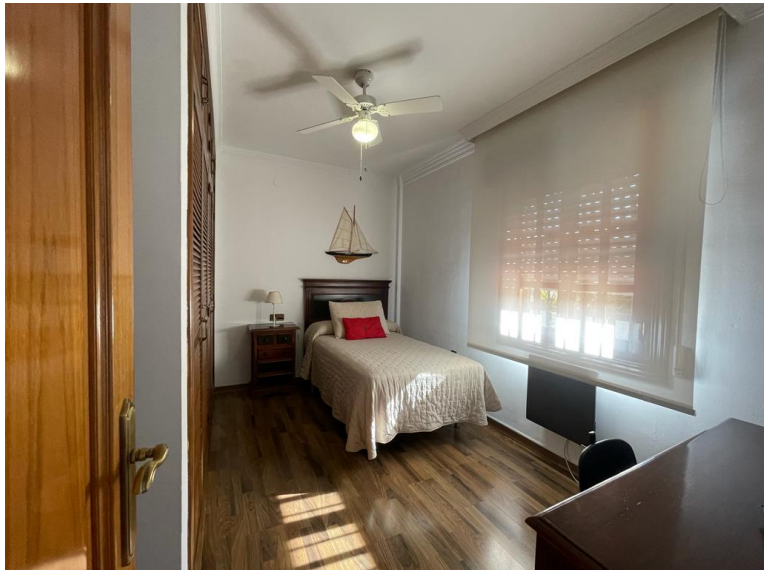

community  
---

garbage  
---

ibi  
---

price  
---

Price for long term rent 2 800 € / ■■■■■.

Price for long term rent 2 800 € / ■■■■■.