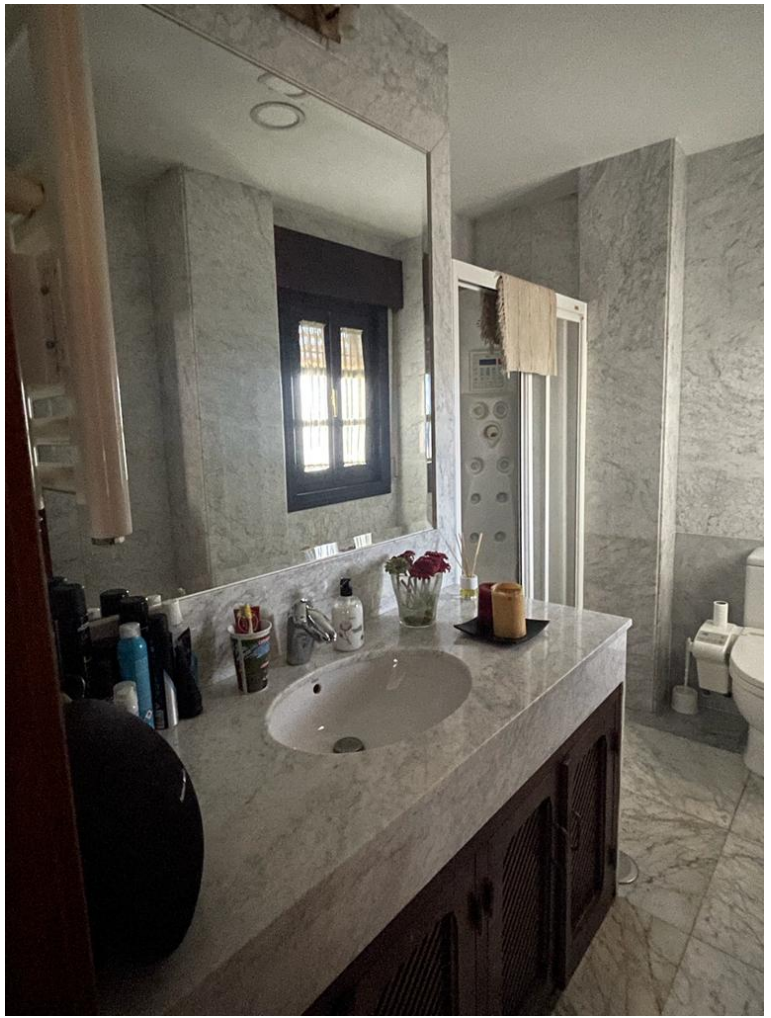

community  
---

garbage  
---

ibi  
---

price  
---

Price for long term rent 2 800 € / ■■■■■.

Price for long term rent 2 800 € / ■■■■■.