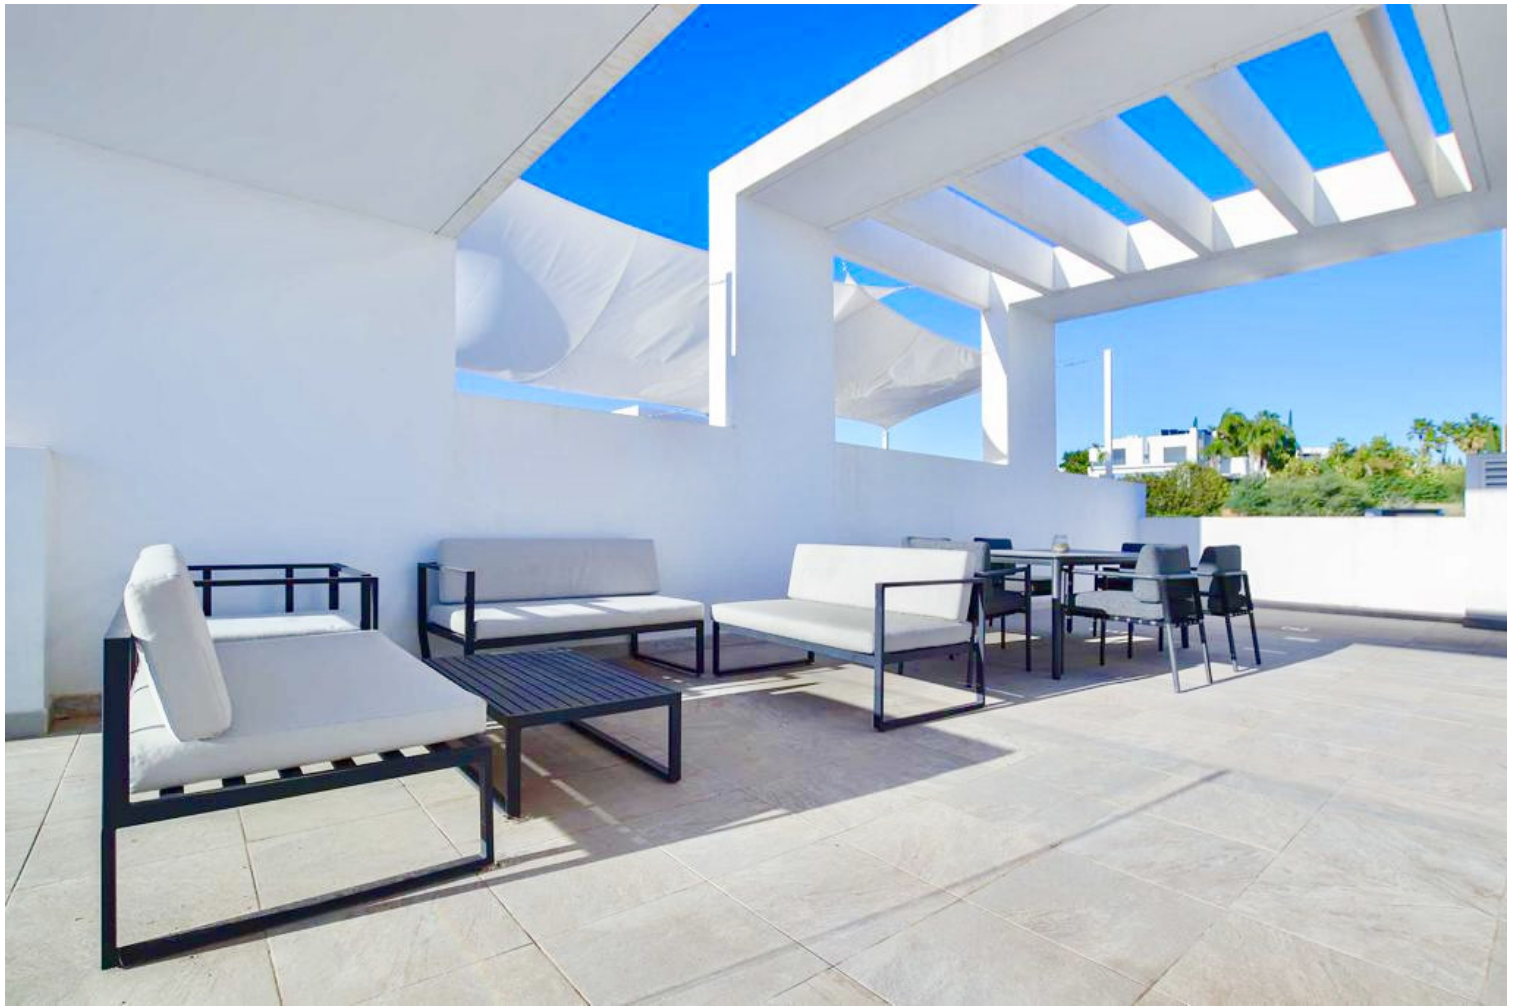

BENAHAVÍS

bedrooms
2

bathrooms
2

built m²
120

terrace m²
125

■■■■■■■■■■ IN BENAHAVÍS

Indulge in the epitome of sophistication with our latest offering – a Duplex Penthouse for sale in the exclusive Atalaya Hills urbanization, Benahavis. This luxurious residence, boasting 120m² of meticulously designed interiors and an expansive 125m² terrace, creates an extraordinary living experience totaling 245m². This haven of elegance is nestled within Atalaya Hills, a paradisiacal setting where tranquility meets opulence. The community offers a wealth of amenities, including a swimming pool, parking, 24-hour security, sprawling gardens, a bar, and a fitness and spa area, ensuring a lifestyle of utmost convenience and leisure. With 2 bedrooms and 2 bathrooms, this Duplex Penthouse is a testament to refined living. Each space is thoughtfully curated, blending modern design with comfort seamlessly. The panoramic terrace becomes an extension of your living space, providing awe-inspi...