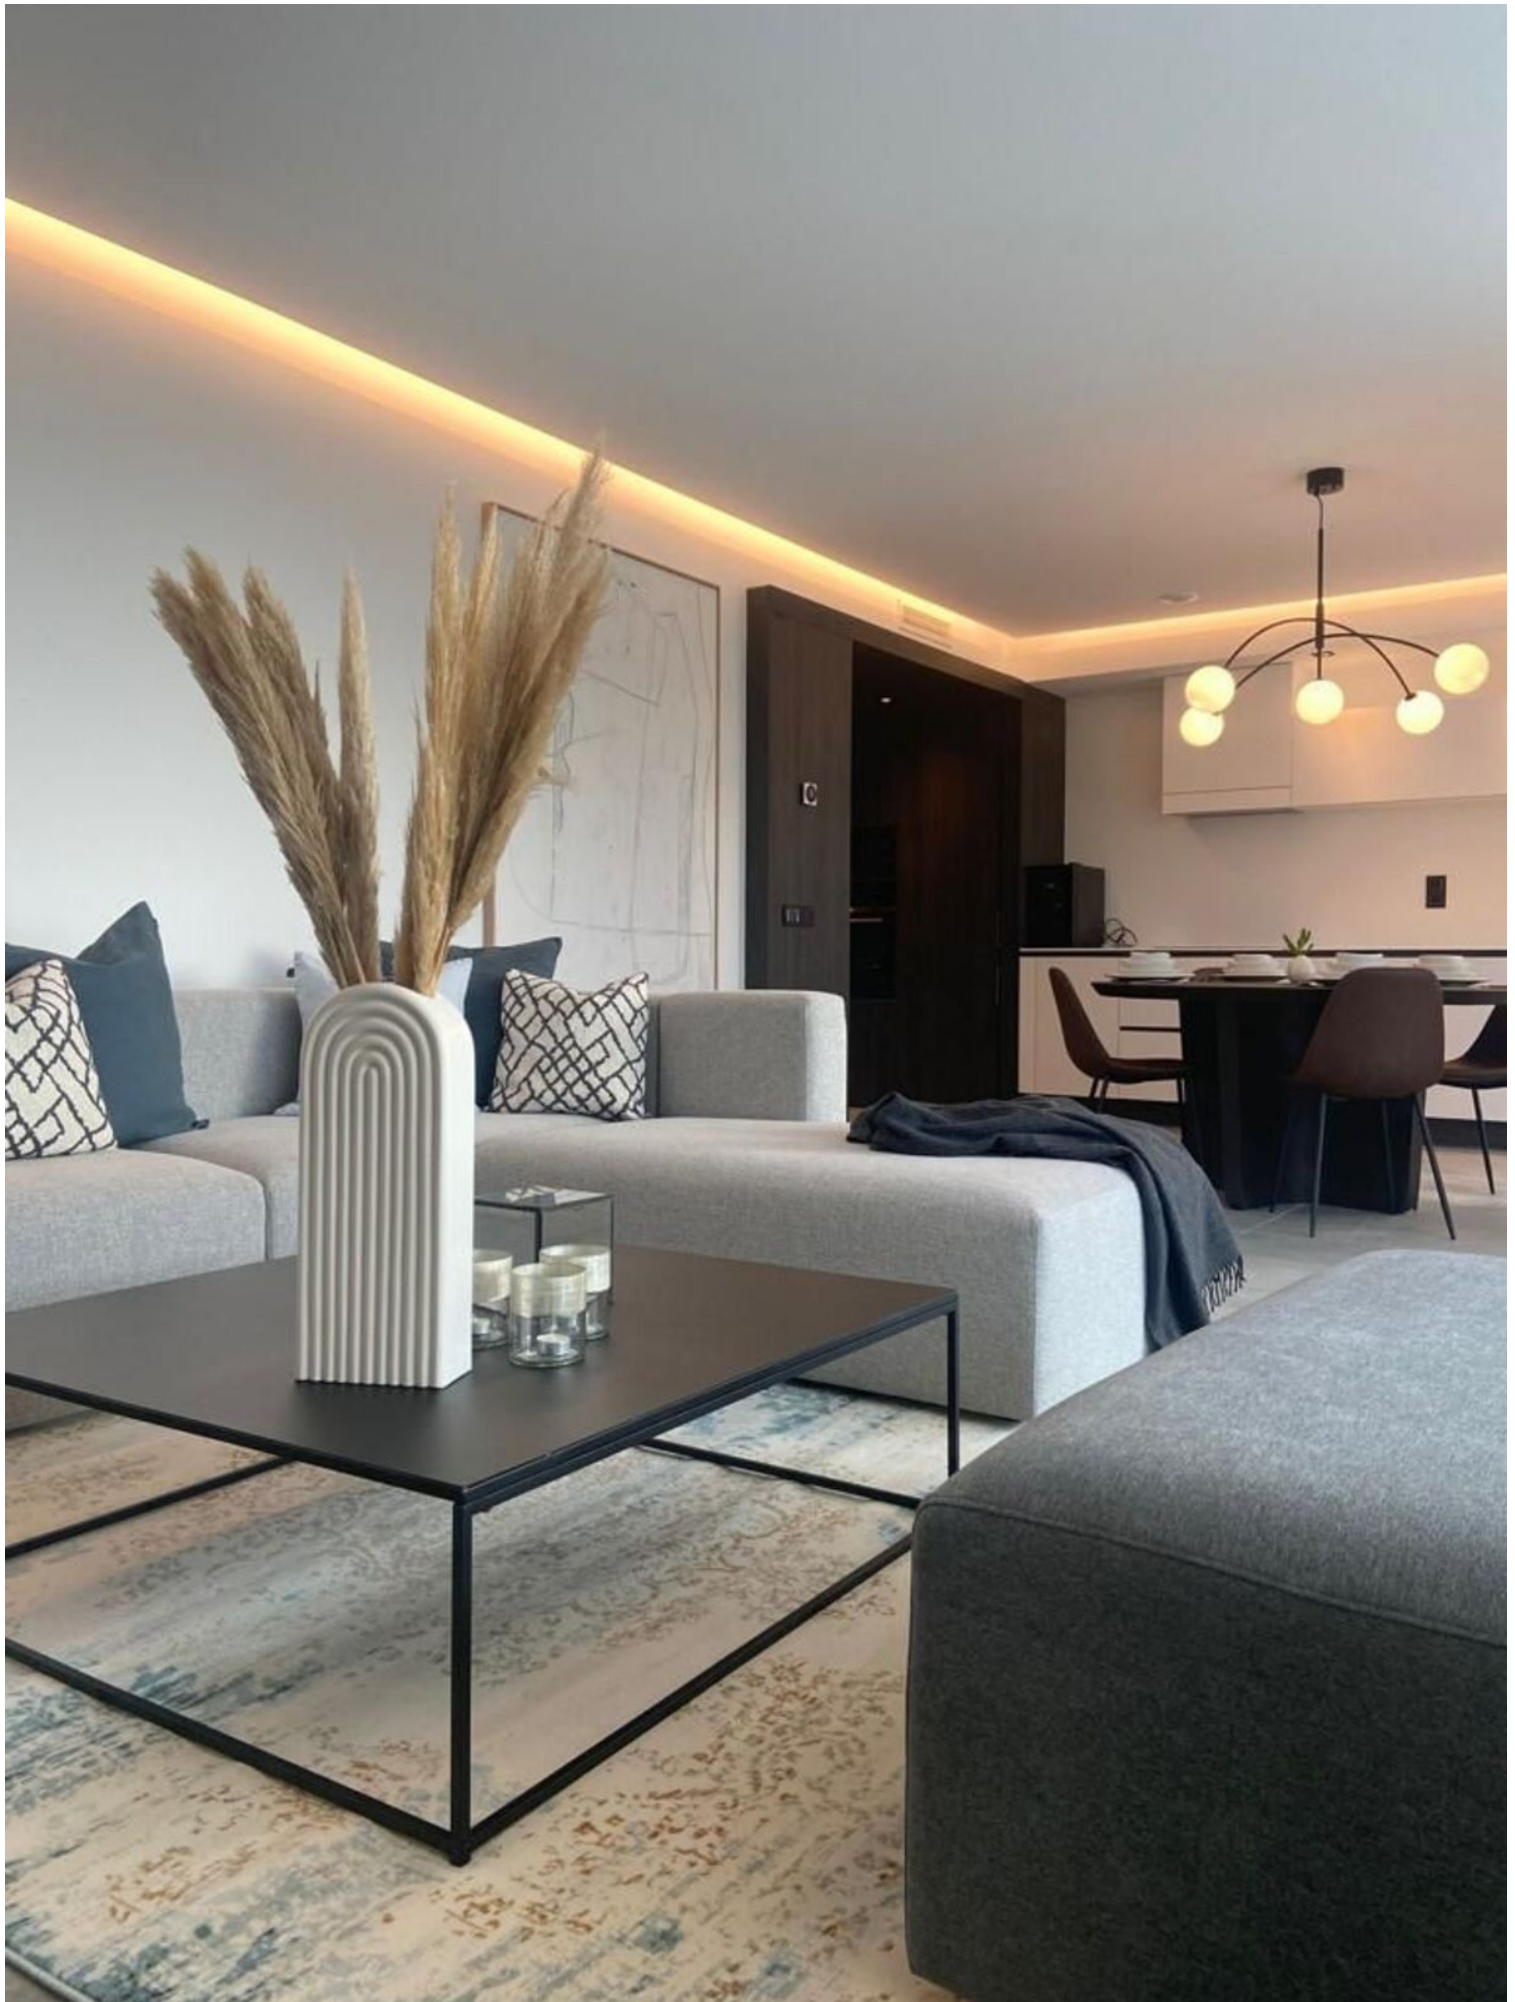

BENAHAVÍS

bedrooms
3

bathrooms
2

built m²
196

terrace m²
64

plot m²
120