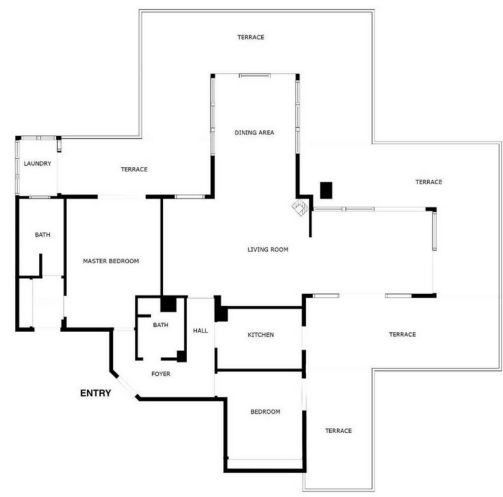

SIZES ARE APPROXIMATE, ACTUAL MAY VARY.