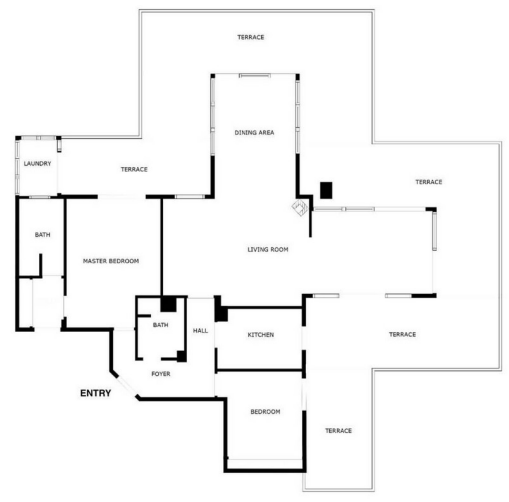

SIZES ARE APPROXIMATE, ACTUAL MAY VARY.